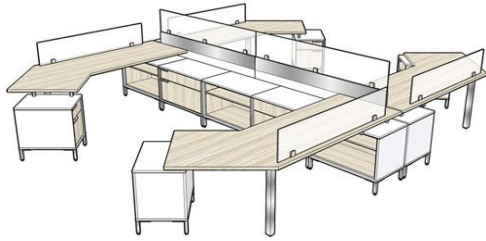

* See page 40 of DeskMakers 2011 Price List for Casegoods & Tables.

FOUR PERSON BENCHING SETUP WITH GLASS PRIVACY PANELS

Item	Description	Size	QTY	List	Ext.
TX-WS02-2472-L-?	Wedge worksurface	19-24x72	2	\$344	\$688
TX-WS02-2472-R-?	Wedge worksurface	19-24x72	2	\$344	\$688
TX-HUBG-2465	Cargo Hub with legs – Four Wide	24x65	4	\$565	\$2,261
TX-IN07-2232-T	32" Cubby-file insert	22x32	2	\$583	\$1,166
TX-IN03-2232-T	32" Open shelf insert	22x32	2	\$354	\$707
TX-RPST-14-SLV	Metal 2.5" square leg	2.5" square	2	\$95	\$190
TX-BSQ2-12	Square base support leg with access door	12x12x28	1	\$420	\$420
TX-SLEG-02	1-Inch Square, 3-3/8" High Support Leg	3.25"	8	\$28	\$224
PP-GPV2-1248	Glass privacy panel	12x48	2	\$423	\$846
TOTAL:					\$7,190

Typicals

FOUR PERSON SETUP WITH GLASS AND CALIFORNIA WORKSURFACES

Item	Description	Size	QTY	List	Ext.
TX-WS03-2490-L-T	California worksurface	24-38x90	2	\$764	\$1,527
TX-WS03-2490-L-T	California worksurface	24-38x90	2	\$764	\$1,527
TX-HUBL-1917	Cargo Hub with Legs – One-Wide	19x17	4	\$327	\$1,309
TX-HUBL-1933	Cargo Hub with Legs – Two-Wide	19x33	10	\$424	\$4,235
TX-IN01-1716-T	Box-file inserts	17x16	4	\$320	\$1,281
TX-IN01-1732-T	Wide Box-Lateral Pedestal	17x32	4	\$536	\$2,142
TX-IN03-1732-T	Open cabinet insert	17x32	6	\$332	\$1,990
TX-SLEG-02	1-Inch Square, 3-3/8" High Support Leg	3-3/8" high	16	\$28	\$448
TX-RPST-14-SLV	Metal 2.5" square leg	28" high	4	\$95	\$380
TX-GPV2-1048	10" high GLASS privacy panel with 2 steel clips	10x48	4	\$381	\$1,522
TX-SPW4-6036	End Spine Wall with 8" steel accent	60x36	2	\$535	\$1,071
TX-GPV3-1260	12" high glass privacy panel with 3 steel clips	12x60	2	\$533	\$1,065
TOTAL:				\$18,497	