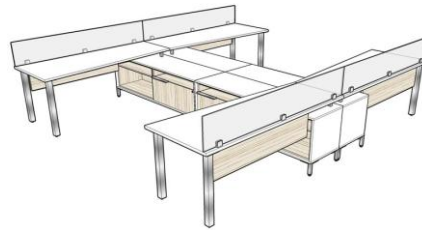

FOUR PERSON SETUP WITH REDUCING WORKSURFACES

Item	Description	Size	QTY	List	Ext.
TX-WS02-2472-L-T	Wedge Worksurface	19-24x72	2	$344	$688
TX-WS02-2472-R-T	Wedge Worksurface	19-24x72	2	$344	$688
TX-HUBL-2465	Cargo Hub with Legs – Four Wide	24x65	4	$565	$2,261
TX-IN03-2232-T	Open Cabinet insert	22x32	4	$354	$1,415
TX-IN07-2232-T	Cubby-file insert	22x32	4	$583	$2,331
TX-RPST-14-SLV	Metal 2.5" square leg	28" high	8	$95	$760
TX-SLEG-02	1-Inch Square, 3-3/8" High Support Leg	3-3/8" high	8	$28	$224
TX-LMOD-1242-T	12" high hanging modesty panel	12x42	4	$100	$400
TX-GPV3-1272	12" high GLASS privacy panel with 3 steel clips	12x72	4	$591	$2,363
TOTAL:				$11,130