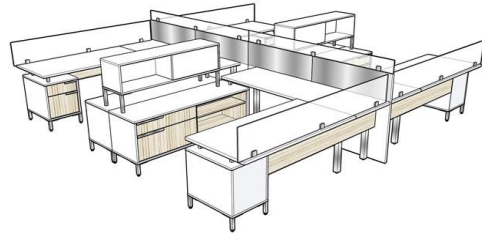

FOUR PERSON SETUP WITH CUBBIES AND SPINEWALL

Item	Description	Size	QTY	List	Ext.
TX-WS01-2448-T	Rectangular worksurface	24x48	4	$201	$804
TX-WS01-2478-T	Rectangular worksurface	24x78	4	$322	$1,287
TX-HUBL-2417	Cargo hub with legs	24x17	4	$348	$1,393
TX-HUBL-1965	Cargo hub with legs	19x65	4	$534	$2,135
TX-IN01-2216-T	Box-file insert	22x16	4	$347	$1,386
TX-IN01-1732-T	Wide-box/lateral insert	17x32	4	$536	$2,142
TX-IN03-1732-T	Open cabinet insert	17x32	4	$332	$1,327
TX-SHS5-1460	Shared worksurface cubby	14x60x15	2	$700	$1,400
TX-SLEG-03	1-Inch Square, 8-3/8" High Cubby Support Leg	8-3/8"	8	$44	$352
TX-SLEG-02	1-Inch Square, 3-3/8" High Support Leg	3.25"	8	$28	$224
TX-RPST-14-SLV	Metal 2.5" square leg	28" high	12	$95	$1,140
TX-SBKT-01	Worksurface Support L-Bracket	NA	8	$18	$144
TX-FBKT-01	Worksurface connecting flat bracket	NA	8	$15	$120
TX-SPW3-4242	Center spine wall with steel accent	42x42	2	$560	$1,120
TX-SPW4-4242	End spine wall with steel accent	42x42	2	$545	$1,090
TX-GPV3-0684	Glass privacy panel above spinewall	6x84	2	$473	$946
TX-GPV3-1268	Glass privacy panel on worksurfaces	12x68	4	$571	$2,286
TX-LMOD-1254-T	12" high hanging modesty panel	12x54	4	$110	$440
TOTAL:				$19,735