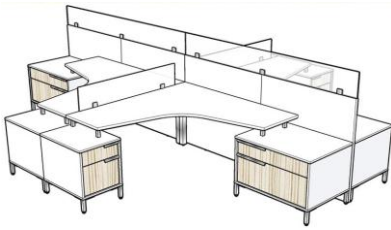

Typicals

FOUR PERSON SETUP WITH TAPERING BOOMERANG WORKSURFACES

Item	Description	Size	QTY	List	Ext.
TX-WS05-6060-T	Tapering boomerang worksurface	60x60	4	$578	$2,310
TX-HUBL-1917	Cargo hub with legs	19x17	4	$327	$1,309
TX-HUBL-1933	Cargo hub with legs	19x33	4	$424	$1,694
TX-IN01-1716-T	Box-file insert	19x17	4	$320	$1,281
TX-IN01-1732-T	Wide-box/lateral insert	17x32	4	$536	$2,142
TX-RPST-14-SLV	Metal 2.5" square leg	28" high	4	$95	$380
TX-SBKT-01	Worksurface Support L-Bracket	NA	8	$15	$120
TX-SLEG-02	1-Inch Square, 3-3/8" High Support Leg	3.25"	16	$28	$448
TX-SPW1-4242	Center spine wall panel	42x42	2	$380	$760
TX-SPW2-4242	End spine wall panel	42x42	2	$365	$946
TX-GPV3-0684	Glass privacy panel above spinewall	6x84	2	$473	$946
PP-LPV2-1248	Laminate privacy panel	12x48	2	$270	$539
TOTAL:				$12,876