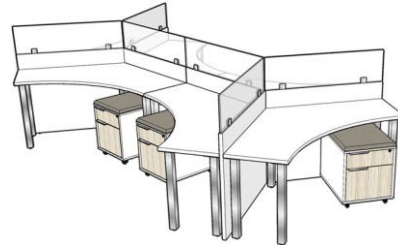

SIX PERSON SETUP WITH 120 DEGREE WORKSURFACES

Item	Description	Size	QTY	List	Ext.
TX-WS45-4242-T	120 degree worksurface	42x42	6	$525	$3,150
TX-HUBW-2417	Mobile cargo hub	24x17	6	$332	$1,994
TX-FCSN-2417-GR1	Cushion for cargo hub (grade 1)	24x17	6	$200	$1,200
TX-IN01-2216-T	Box-file insert	22x16	6	$347	$2,079
TX-SPW2-4236	End spine wall	42x36	6	$330	$1,982
TX-GPV2-1242	Glass privacy panel	12x42	6	$394	$2,362
TX-RPST-14-SLV	Metal 2.5" square leg	28" high	30	$95	$2,850
TX-SBKT-01	Worksurface Support L-Bracket	NA	12	$15	$180
TOTAL:				$15,796