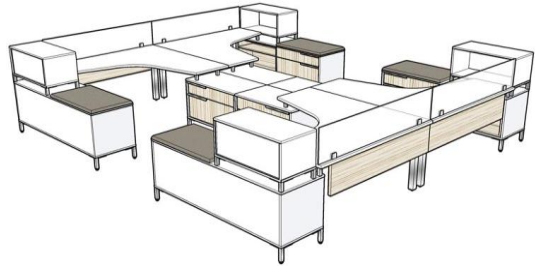

LARGE FOOTPRINT FOUR PERSON SETUP WITH CUBBIES

Item	Description	Size	QTY	List	Ext.
TX-WS05-6060-T	Tapering boomerang worksurface	60x60	4	$578	$2,310
TX-HUBL-1933	Cargo Hub with Legs – Two Wide	19x33	4	$424	$1,694
TX-HUBL-1965	Cargo Hub with Legs – Four Wide	19x65	4	$534	$2,135
TX-FCSN-1925-GR1	Seat Cushion for Cargo Hub (Grade 1)	19x25	4	$215	$860
TX-IN01-1732-T	Wide Box-Lateral Pedestal insert	17x32	8	$536	$4,284
TX-IN03-1732-T	Open cabinet insert	17x32	4	$332	$1,327
TX-SHS1-1436	Open worksurface cubby	14x36x15	4	$450	$1,800
TX-RPST-14-SLV	Metal 2.5" square leg	28" high	4	$95	$380
TX-SLEG-02	1-Inch Square, 3-3/8" High Support Leg	3-3/8" high	32	$28	$420
TX-FBKT-01	Worksurface connecting flat bracket	NA	4	$15	$2,130
TX-LMOD-1248-T	12" high hanging modesty panel	12x48	4	$105	$420
TX-GPV3-1260	12" high GLASS privacy panel with 3 steel clips	12x60	4	$533	$2,130
TOTAL:				$19,890