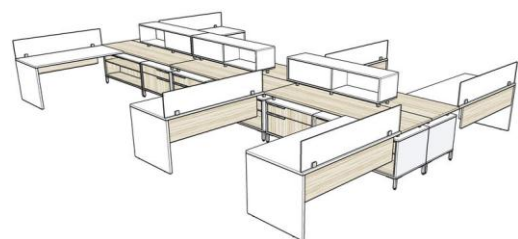

SIX PERSON SETUP WITH CUBBIES AND PENINSULA WORKSURFACES

Item	Description	Size	QTY	List	Ext.
TX-WS01-2448-T	Rectangular worksurface	24x48	6	$201	$1,206
TX-WS01-2466-T	Rectangular worksurface	24x66	6	$248	$1,490
TX-OPT-CUT-01	Cut charge to cut 66" down to 65"	NA	6	$75	$450
TX-HUBL-2465	Cargo hub with legs – four wide	24x65	6	$565	$3,392
TX-IN01-2232-T	Wide Box-Lateral Pedestal insert	22x32	6	$583	$3,497
TX-IN03-2232-T	Open Cabinet insert	22x32	6	$354	$2,122
TX-SHS5-1442	Shared worksurface cubby	14x42x15	3	$625	$1,875
TX-EPL1-24	28" full end panel support	24Dx28H	6	$174	$1,043
TX-SLEG-02	1-Inch Square, 3-3/8" High Support Leg	3-3/8" high	42	$28	$1,176
TX-LMOD-1242-T	12" high hanging modesty panel	12x42	6	$100	$600
TX-LPV3-1246	12" high laminate privacy panel with 2 steel clips	12x46	6	$267	$1,605
TOTAL:				$18,454