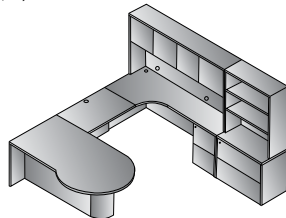

Right U w/P-Top + Storage 108x114
SONTYP17R
53.3 cu. ft. 816.7 lbs.
Consists of: SON-41L,93,82L,
75,44,12,55
$7,565