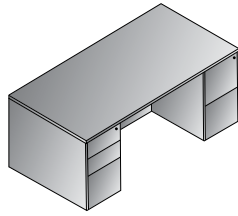

SON108
Three-Drawer Lateral File
37"x20"x42"
CU:20.4 WT:177.0
List Price: \$2250
Ships Assembled

SON109
Four-Drawer Lateral File
37"x20"x56"
CU:26.7 WT:221.0
List Price: \$2830
Ships Assembled

SON122
Reception Desk
72"x30"/36"x43"
CU:9.2 WT:242.5
List Price: \$2025

SON124
Counter (for return #125)
60"x12.5"
CU:1.1 WT:23.8
List Price: \$290

SON125
Reception Return
42"x20"x42"
CU:3.8 WT:92.6
List Price: \$800

Sonoma TYPICALS

Bow Top Desk 72x39
SONTYP1
22 cu. ft. 336.2 lbs.
Consists of: SON-89,65,74
\$2,890