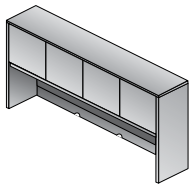

Sonoma

SON44
Overhead Storage
72"x14"x42"
CU:8.0 WT:164.2
List Price: $1525.00

SON40 Part-Assembled List Price: $1875