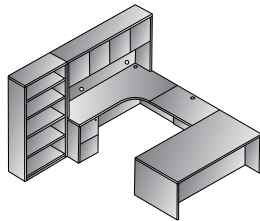

Left U Bookcase 108x108
SONTYP14L
45.2 cu. ft. 832.3 lbs.
Consists of: SON-01,65,93,82R,
75,44,56
$7,350