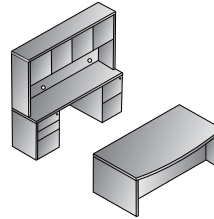

Kneespace Credenza 66x20
SONTYP6
16.2 cu. ft. 218.2 lbs.
Consists of: SON-11,66,75
\$2,100

Double Lateral File Credenza 72x20
SONTYP7
28.8 cu. ft. 310.9 lbs.
Consists of: SON-43,68,68
\$3,425

L Shape w/Bow 72x87
SONTYP8
24.2 cu. ft. 404.6 lbs.
Consists of: SON-89,65,45,75
\$3,490

L Shape 66x78
SONTYP9
22 cu. ft. 349.5 lbs.
Consists of: SON-02,65,45,75
\$3,190

Left L Shape w/Corner 72x82
SONTYP10L
24.9 cu. ft. 383.7 lbs.
Consists of: SON-87L,65,92,75
\$3,515

Right L Shape w/Corner 72x82
SONTYP10R
24.9 cu. ft. 383.7 lbs.
Consists of: SON-87R,65,92,75
\$3,515