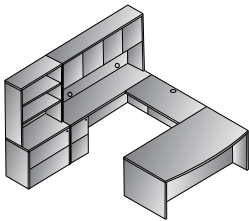

U w/Hutch + Storage 108x107
SONTYP13
55.6 cu. ft. 924.8 lbs.
Consists of: SON-89,65,70,
43,75,44,12,55
$8,080