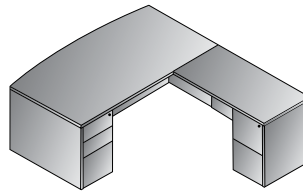

L Shape w/Bow 72x87
SONTYP8
24.2 cu. ft. 404.6 lbs.
Consists of: SON-89,65,45,75
$3,490