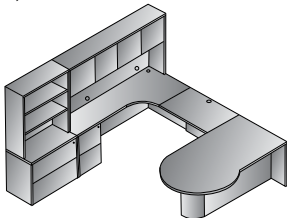

Left U w/P-Top + Storage 108x114
SONTYP17L
53.3 cu. ft. 816.7 lbs.
Consists of: SON-41R,93,82R,
75,44,12,55
$7,565