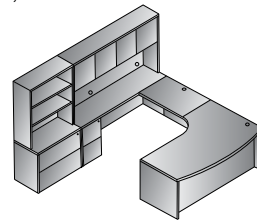

Left U w/Corner + Storage 108x102
SONTYP15L
56.7 cu. ft. 886.3 lbs.
Consists of: SON-87L,65,93,
43,75,44,12,55
$8,130