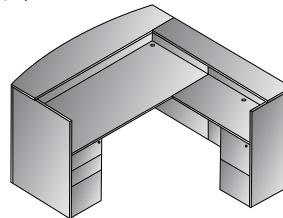

Reception Station 72x72x43H
SONTYP19
26.7 cu. ft. 487.9 lbs.
Consists of: SON-122,65,125,
75,124
$4,385