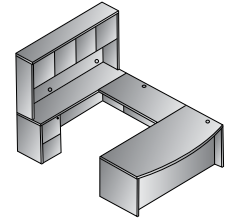

U Shape w/Hutch 72x107
SONTYP12
36.9 cu. ft. 674.6 lbs.
Consists of: SON-89,65,70,
43,75,44
$5,865