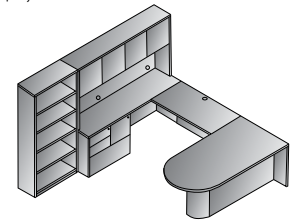

L Shape 66x78
SONTYP9
22 cu. ft. 349.5 lbs.
Consists of: SON-02,65,45,75
\$3,190

Left L Shape w/Corner 72x82
SONTYP10L
24.9 cu. ft. 383.7 lbs.
Consists of: SON-87L,65,92,75
\$3,515

Right L Shape w/Corner 72x82
SONTYP10R
24.9 cu. ft. 383.7 lbs.
Consists of: SON-87R,65,92,75
\$3,515

Executive Office
SONTYP11
46.6 cu. ft. 734.1 lbs.
Consists of: SON-89,65,74,43,
66,75,44
\$6,560

U Shape w/Hutch 72x107
SONTYP12
36.9 cu. ft. 674.6 lbs.
Consists of: SON-89,65,70,
43,75,44
\$5,865

U w/Hutch + Storage 108x107
SONTYP13
55.6 cu. ft. 924.8 lbs.
Consists of: SON-89,65,70,
43,75,44,12,55
\$8,080

Left U Bookcase 108x108
SONTYP14L
45.2 cu. ft. 832.3 lbs.
Consists of: SON-01,65,93,82R,
75,44,56
\$7,350

Left U w/Corner + Storage 108x102
SONTYP15L
56.7 cu. ft. 886.3 lbs.
Consists of: SON-87L,65,93,
43,75,44,12,55
\$8,130