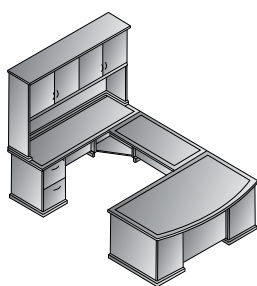

MEN127
Reception Unit MAIN
72"x35"x13"
(fits MEN01)
CU:3.8 WT:74.5
List Price: \$1125

MEN128
Reception Unit
RETURN
71.5"x24"x13"
(fits MEN45/MEN01)
CU:2.0 WT:49.4
List Price: \$720

Bow Top Desk 72x42
MENTYP1
37.8 cu. ft. 372.6 lbs.
Consists of: MEN-89,65,74
\$3,800

Double Ped Desk 72x36
MENTYP2
36.8 cu. ft. 350.5 lbs.
Consists of: MEN-01,65,74
\$3,800

TYPICALS

Double Ped Desk 66x30
MENTYP3
27.6 cu. ft. 272.3 lbs.
Consists of: MEN-02,63,63
\$3,315

Kneespace Credenza 72x24
MENTYP5
23 cu. ft. 252.5 lbs.
Consists of: MEN-43,66,75
\$2,880

L Shape w/Bow 72x90
MENTYP8
51.5 cu. ft. 461.9 lbs.
Consists of: MEN-
89,65,71,45,75
\$4,775

L Shape 72x84
MENTYP9
50.5 cu. ft. 439.8 lbs.
Consists of: MEN-
01,65,71,45,75
\$4,775

Executive Office
MENTYP11
99.7 cu. ft. 863.2 lbs.
Consists of: MEN-89,65,74,43,
66,75,84
\$9,570