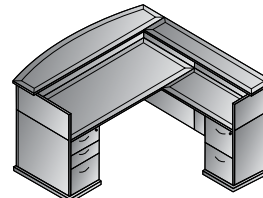

Reception Station
MENTYP19
56.3 cu. ft. 563.7 lbs.
Consists of: MEN-01,65,71,45,
75,127,128
$6,620