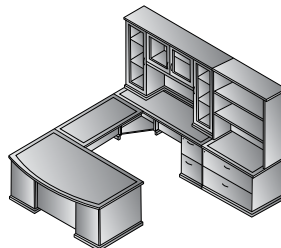

L Shape w/Bow 72x90
MENTYP8
51.5 cu. ft. 461.9 lbs.
Consists of: MEN-
89,65,71,45,75
\$4,775

L Shape 72x84
MENTYP9
50.5 cu. ft. 439.8 lbs.
Consists of: MEN-
01,65,71,45,75
\$4,775

Executive Office
MENTYP11
99.7 cu. ft. 863.2 lbs.
Consists of: MEN-89,65,74,43,
66,75,84
\$9,570

U Shape w/Hutch 72x115
MENTYP12
105.1 cu. ft. 816.9 lbs.
Consists of: MEN-89,65,71,70,
43,73,75,44
\$8,875

U w/Hutch + Storage 108x115
MENTYP13
129.6 cu. ft. 1,118 lbs.
Consists of: MEN-89,65,71,70,
43,73,75,84,12,55
\$12,080