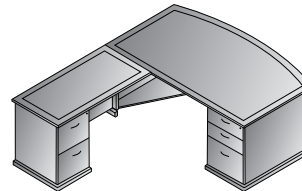

L Shape w/Bow 72x90
MENTYP8
51.5 cu. ft. 461.9 lbs.
Consists of: MEN-
89,65,71,45,75
\$4,775

L Shape 72x84
MENTYP9
50.5 cu. ft. 439.8 lbs.
Consists of: MEN-
01,65,71,45,75
\$4,775

Executive Office
MENTYP11
99.7 cu. ft. 863.2 lbs.
Consists of: MEN-89,65,74,43,
66,75,84
\$9,570