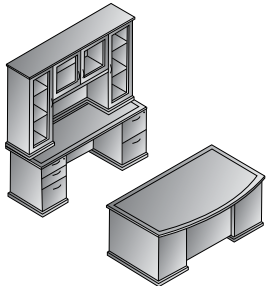

MEN127
Reception Unit MAIN
72"x35"x13"
(fits MEN01)
CU:3.8 WT:74.5
List Price: \$1125

MEN128
Reception Unit
RETURN
71.5"x24"x13"
(fits MEN45/MEN01)
CU:2.0 WT:49.4
List Price: \$720

Bow Top Desk 72x42
MENTYP1
37.8 cu. ft. 372.6 lbs.
Consists of: MEN-89,65,74
\$3,800

L Shape w/Bow 72x90
MENTYP8
51.5 cu. ft. 461.9 lbs.
Consists of: MEN-
89,65,71,45,75
\$4,775

L Shape 72x84
MENTYP9
50.5 cu. ft. 439.8 lbs.
Consists of: MEN-
01,65,71,45,75
\$4,775

Executive Office
MENTYP11
99.7 cu. ft. 863.2 lbs.
Consists of: MEN-89,65,74,43,
66,75,84
\$9,570