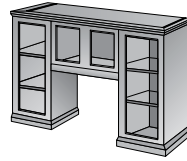

MEN84
Overhead-Glass Door
72"x16"x49"
CU:38.9 WT:238.1
List Price: $2890
Ships Assembled