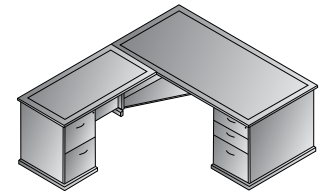

L Shape 72x84
MENTYP9
50.5 cu. ft. 439.8 lbs.
Consists of: MEN-
01,65,71,45,75
$4,775