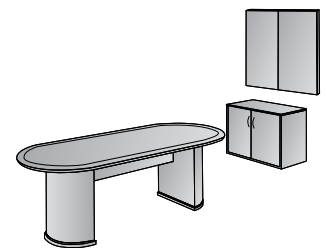

Conference Group
MENTYP20
50.3 cu. ft. 465.3 lbs.
Consists of: MEN-60,13,100
$6,310

Finish Key

MAH - Mahogany Finish
MPL - Maple Finish
CHY - Satin Cherry Finish