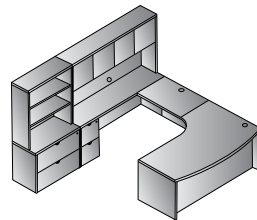

Left U w/Corner + Storage 108x102
KENTYP15L
70.1 cu. ft. 772.7 lbs.
Consists of: KEN-87L,65,93,43,75,44,12,55
$8,130