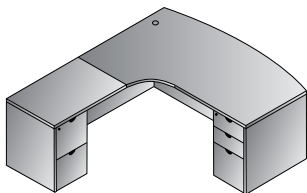

Left L Shape w/Corner 72x82
KENTYP10L
31 cu. ft. 350.5 lbs.
Consists of: KEN-87L,65,92,75
$3,515