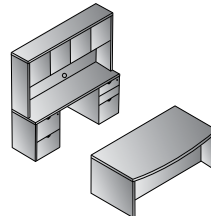

Executive Office
KENTYP11
58.8 cu. ft. 641.4 lbs.
Consists of: KEN-89,65,74,43,66,75,44
$6,560