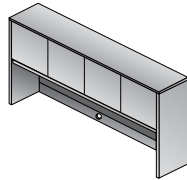

KEN44
Overhead Storage
72"x14"x42"
CU:9.4 WT:127.9
List Price: $1525

NEW!