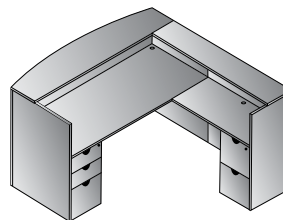

Reception Station 72x72x43H
KENTYP19
37.2 cu. ft. 471.8 lbs.
Consists of: KEN-122,65,125,75,124
$4,385