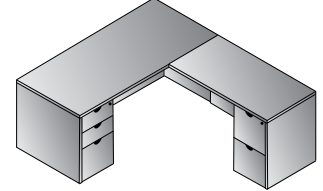

L Shape 66x78
KENTYP9
27.7 cu. ft. 326.3 lbs.
Consists of: KEN-02,65,45,75
$3,190