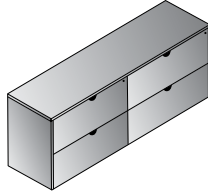

Double Lateral File Credenza 72x20
KENTYP7
34.7 cu. ft. 286.6 lbs.
Consists of: KEN-43,68,68
$3,425