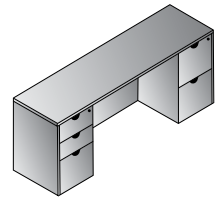

Kenwood TYPICALS

Bow Top Desk 72x39
KENTYP1
 27.3 cu. ft. 295.3 lbs.
Consists of: KEN-89,65,74
 \$2,890

Double Ped Desk 72x36
KENTYP2
 26.5 cu. ft. 290.9 lbs.
Consists of: KEN-01,65,74
 \$2,815

Double Ped Desk 66x30
KENTYP3
 24.5 cu. ft. 260.1 lbs.
Consists of: KEN-02,65,74
 \$2,590