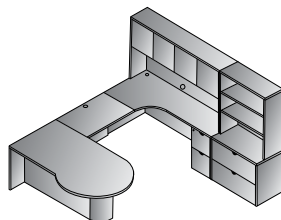

Right U w/P-Top + Storage 108x114
KENTYP17R
64.8 cu. ft. 755.1 lbs.
Consists of: KEN-41L,93,82L,75,44,12,55
$7,565