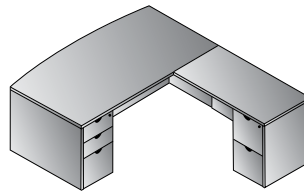

L Shape w/Bow 72x87
KENTYP8
30.5 cu. ft. 361.5 lbs.
Consists of: KEN-89,65,45,75
$3,490