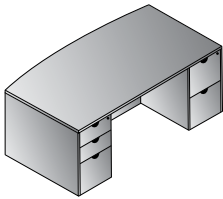

Kenwood TYPICALS

Bow Top Desk 72x39
KENTYP1
27.3 cu. ft. 295.3 lbs.
Consists of: KEN-89,65,74
$2,890