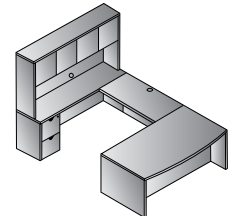

U Shape w/Hutch 72x107
KENTYP12
47.5 cu. ft. 581.9 lbs.
Consists of: KEN-89,65,70,43,75,44
$5,865