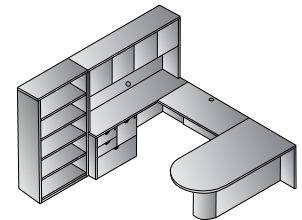

U w/Bullet + Bookcase 108x104
KENTYP16
55.7 cu. ft. 701.1 lbs.
Consists of: KEN-47,70,43,69,44,56
$7,190