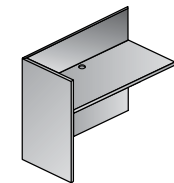

KEN125
Reception Return
42"x20"x42"
CU:6.6 WT:92.6
List Price: $800