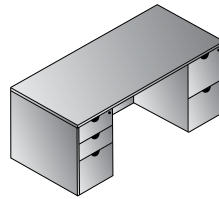

Kenwood TYPICALS

Bow Top Desk 72x39
KENTYP1
 27.3 cu. ft. 295.3 lbs.
Consists of: KEN-89,65,74
 \$2,890

Double Ped Desk 72x36
KENTYP2
 26.5 cu. ft. 290.9 lbs.
Consists of: KEN-01,65,74
 \$2,815

Double Ped Desk 66x30
KENTYP3
 24.5 cu. ft. 260.1 lbs.
Consists of: KEN-02,65,74
 \$2,590