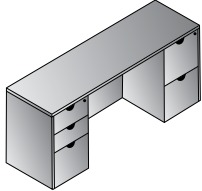

Kneespace Credenza 66x20
KENTYP6
20.3 cu. ft. 211.6 lbs.
Consists of: KEN-11,66,75
$2,100