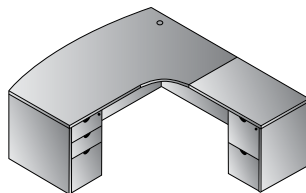

Right L Shape w/Corner 72x82
KENTYP10R
31 cu. ft. 350.5 lbs.
Consists of: KEN-87R,65,92,75
$3,515