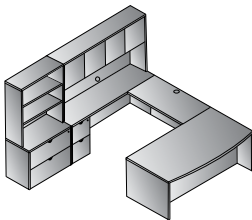

U w/Hutch + Storage 108x107
KENTYP13
69.3 cu. ft. 785.8 lbs.
Consists of: KEN-89,65,70,43,75,44,12,55
$8,080