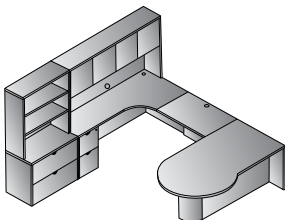

Left U w/P-Top + Storage 108x114
KENTYP17L
64.8 cu. ft. 755.1 lbs.
Consists of: KEN-41R,93,82R,75,44,12,55
$7,565