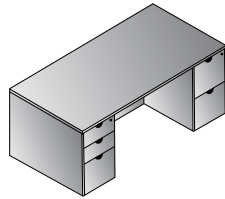

Kenwood TYPICALS

Bow Top Desk 72x39
KENTYP1
 27.3 cu. ft. 295.3 lbs.
Consists of: KEN-89,65,74
 \$2,890

Double Ped Desk 72x36
KENTYP2
 26.5 cu. ft. 290.9 lbs.
Consists of: KEN-01,65,74
 \$2,815

Double Ped Desk 66x30
KENTYP3
 24.5 cu. ft. 260.1 lbs.
Consists of: KEN-02,65,74
 \$2,590