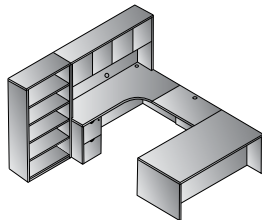

Left U + Bookcase 108x108
KENTYP14L
55.9 cu. ft. 729.7 lbs.
Consists of: KEN-01,65,93,82R,75,44,56
$7,350