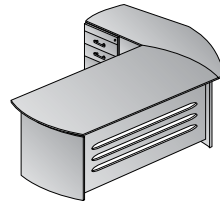

L Shape w/ Fixed Pedestal 96x72
ION-TYP35-MAH
26.5 cu. ft. 322.3 lbs.
Consists of: ION01, 45LPED
$3,195