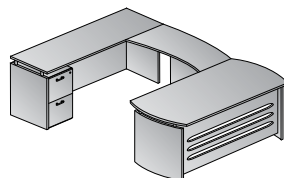

L Shape w/ Fixed Pedestal 96x72
ION-TYP35-MAH
26.5 cu. ft. 322.3 lbs.
Consists of: ION01, 45LPED
\$3,195

Credenza & Hutch w/ Mobile
Pedestals 72x24
ION-TYP36-MAH
43.2 cu. ft. 527.5 lbs.
Consists of: ION43, 44WG, 85, 84
\$5,025

Executive Office
ION-TYP37-MAH
54.9 cu. ft. 714 lbs.
Consists of: ION01, 43, 44WG, 85,
84
\$6,725

U Shape Desk 72x108
ION-TYP38-MAH
26.1 cu. ft. 415.2 lbs.
Consists of: ION01, 70L, 43
\$3,675

U Shape w/ Mobile Pedestals
72x108
ION-TYP39-MAH
43.5 cu. ft. 574.1 lbs.
Consists of: ION01, 70L, 43, 85, 84
\$5,425