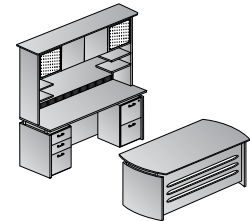

Executive Office
ION-TYP37-MAH
54.9 cu. ft. 714 lbs.
Consists of: ION01, 43, 44WG, 85,
84
$6,725