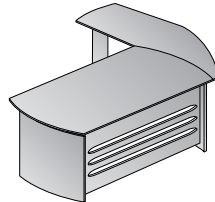

ION85
Mobile Ped Box/Box/File
14"x22"x27"
CU:8.7 WT:80.9
List Price: \$875
Ships Assembled

ION100
Presentation Board
48"x48"
CU:6.7 WT:110.2
List Price: \$1425
Ships Assembled

TYPICALS

Desk & Extension 94x47
ION-TYP30-MAH
15.3 cu. ft. 224 lbs.
Consists of: ION03, 05L
\$2,450

L Shape Desk w/ Mobile Pedestal
90x72
ION-TYP31-MAH
25.8 cu. ft. 322.3 lbs.
Consists of: ION03, 45LLEG, 85
\$3,400

L Shape w/ Fixed Pedestal 90x72
ION-TYP32-MAH
25.1 cu. ft. 315.7 lbs.
Consists of: ION03, 45LPED
\$3,095