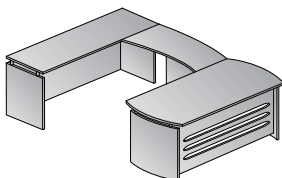

U Shape Desk 72x108
ION-TYP38-MAH
26.1 cu. ft. 415.2 lbs.
Consists of: ION01, 70L, 43
$3,675