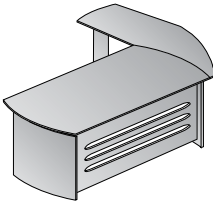

L Shape w/ Mobile Pedestal 96x72
ION-TYP34-MAH
27.2 cu. ft. 328.9 lbs.
Consists of: ION01, 45LLEG, 85
$3,500