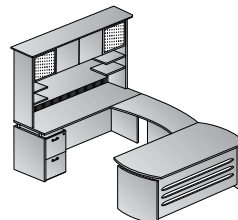

Executive Office
ION-TYP37-MAH
54.9 cu. ft. 714 lbs.
Consists of: ION01, 43, 44WG, 85,
84
\$6,725

U Shape Desk 72x108
ION-TYP38-MAH
26.1 cu. ft. 415.2 lbs.
Consists of: ION01, 70L, 43
\$3,675

U Shape w/ Mobile Pedestals
72x108
ION-TYP39-MAH
43.5 cu. ft. 574.1 lbs.
Consists of: ION01, 70L, 43, 85, 84
\$5,425